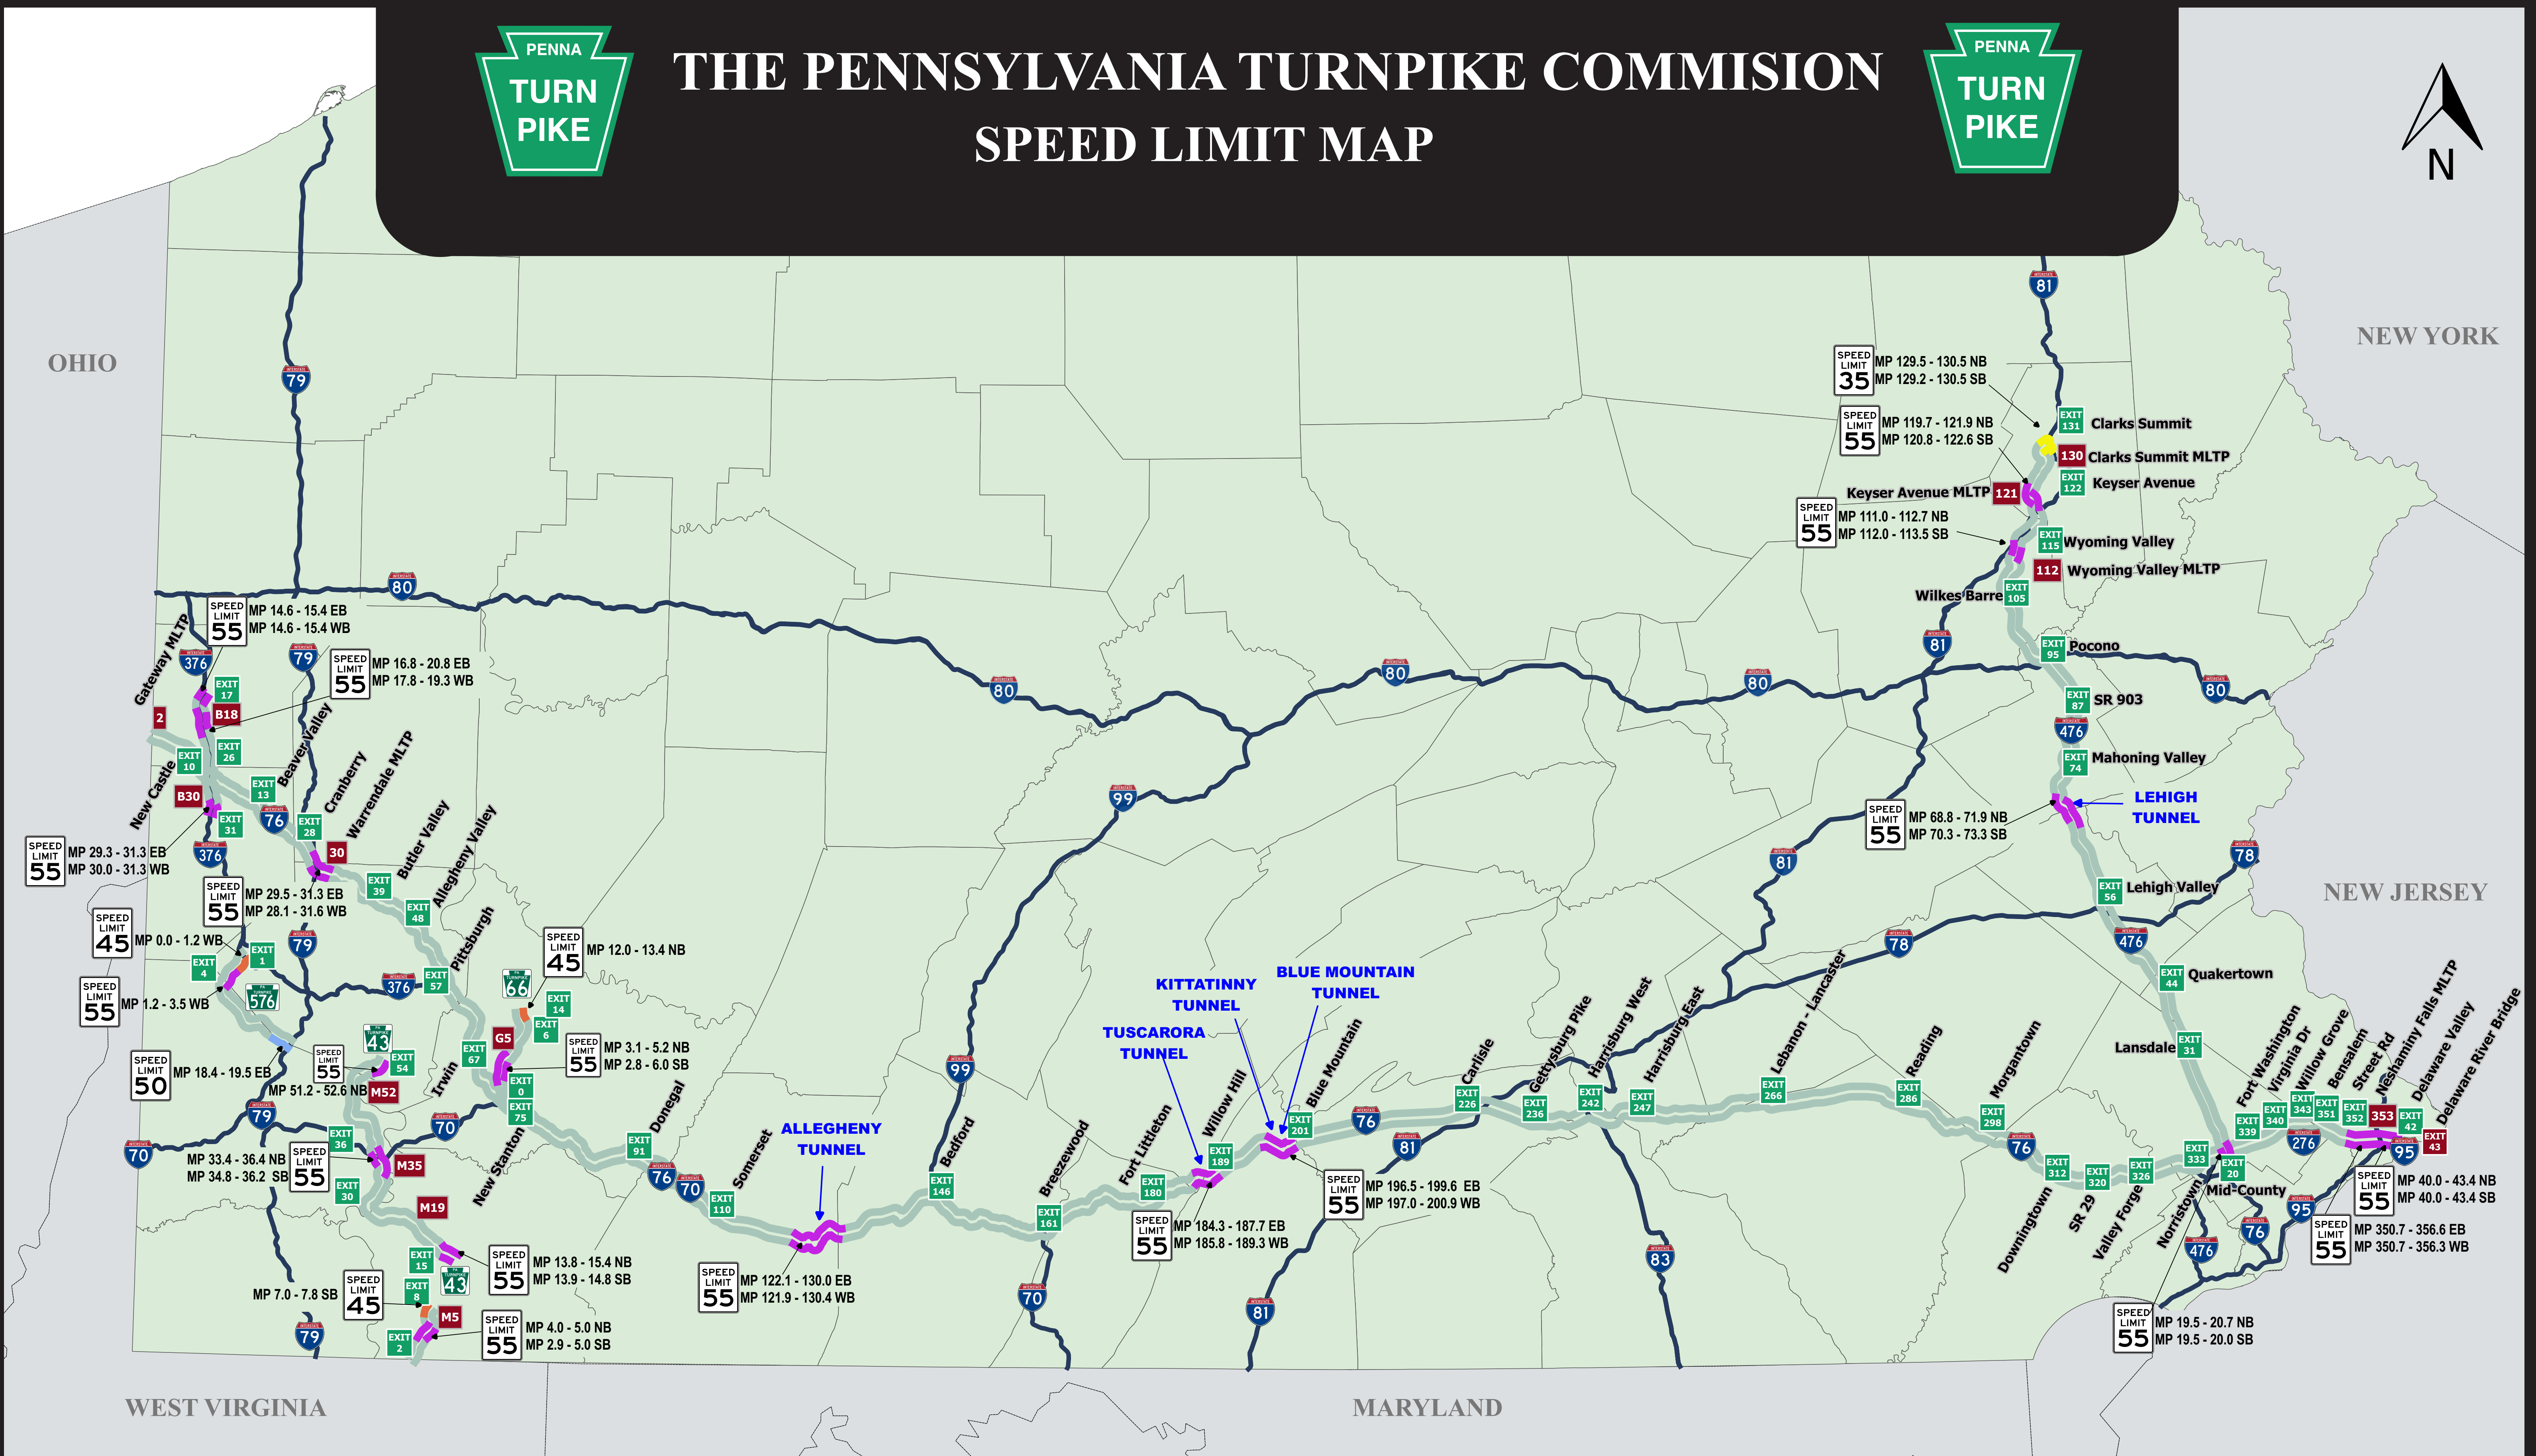

# THE PENNSYLVANIA TURNPIKE COMMISSION SPEED LIMIT MAP

SPEED LIMIT  
**70**

SPEED LIMIT  
**55**

SPEED LIMIT  
**50**

SPEED LIMIT  
**45**

SPEED LIMIT  
**35**

Interchange

Mainline Toll Plaza (MLTP)